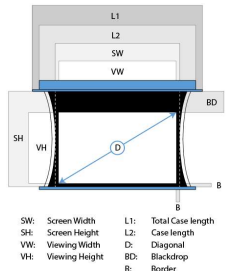

TENSIONED PROJECTION SCREENS

Material	HD Prog. 0.6	HD Prog. 0.9	HD Prog. 1.1	HD Prog. 1.1 Center	HD Prog. 1.3	Parallax Stratos	HD Prog. Review 0.9	Matte White (Tens) De-Mat
	Resolution	Up to 16K	Up to 16K	Up to 16K	Up to 16K	Up to 16K	Up to 4K	Up to 16K
Resolution	High resolution	High resolution	High resolution	High resolution	High resolution	High resolution	High resolution	Standard Resolution
Viewing Angle	170°	170°	170°	120°	150°	60°	130°	120°
Gain	0,6	0,9	1,1	1,1	1,3	1,0	0,9	1,0
Projection	Front	Front	Front	Front	Front	Front	Rear	Front
Edge Blending	V	V	V	X	X	X	V	X
Laser Projection	V	V	V	V	V	V	V	X
Ultra Short Throw	V	V	V	V	V	X	V	V
Short Throw	V	V	V	V	V	X	V	V
Standard Throw	V	V	V	V	V	V	V	V
ALR	53%	X	X	20%	X	80%	X	X

* Dimensions "No Border":
 SW (Screen Width) represents the Viewing Width.
 SH (Screen Height) represents the Viewing Height.
 SH (Screen Height) = VH (Viewing Height + 10 cm)

VW	VH	SW	SH	BD	L1	L2	D
440 cm	248 cm	450 cm	258 cm	5 cm	5085 mm	5020 mm	199 °
490 cm	276 cm	500 cm	286 cm	5 cm	5585 mm	5520 mm	221 °

* Dimensions "No Border":
 SW (Screen Width) represents the Viewing Width.
 SH (Screen Height) represents the Viewing Height.
 SH (Screen Height) = VH (Viewing Height + 10 cm)

VW	VH	SW	SH	BD	L1	L2	D
440 cm	330 cm	450 cm	340 cm	5 cm	5085 mm	5020 mm	217 °
490 cm	368 cm	500 cm	378 cm	5 cm	5585 mm	5520 mm	241 °