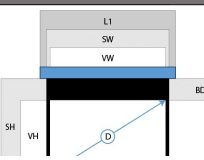

Matte White Border	Matte White NO Border	High Contrast
Material	Matte White Border	Matte White NO Border	High Contrast
Resolution	Basic Resolution	Basic Resolution	Basic Resolution
Resolution	Basic Resolution	Basic Resolution	Basic Resolution
Viewing Angle	120°	120°	100°
Gain	1.0	1.0	1.0
Projection	Front	Front	Front