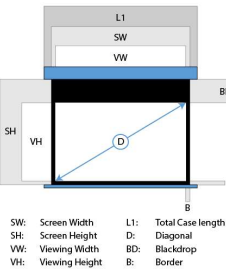

NON-TENSIONED PROJECTION SCREENS

Material	Matte White Border	Matte White NO Border	High Contrast	
	Resolution	Basic Resolution	Basic Resolution	Basic Resolution
Resolution	Basic Resolution	Basic Resolution	Basic Resolution	
Viewing Angle	120°	120°	100°	
Gain	1.0	1.0	1.0	
Projection	Front	Front	Front	
Edge Blending	X	X	X	
Laser Projection	X	X	X	
Ultra Short Throw	X	X	X	
Short Throw	X	X	X	
Standard Throw	V	V	V	
ALR	X	X	X