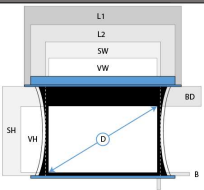

4:3 (VIDEO)

Art No.	MSRP €	Art No.	MSRP €	Art No.	MSRP €
10104738	1.535	10104738	1.535	10104756	1.535
10104739	1.664	10104739	1.664	10104757	1.664
10104740	1.818	10104740	1.818	10104758	1.818
10104741	1.995	10104741	1.995	10104759	1.995
10104742	2.196	10104742	2.196	10104760	2.196
10104743	2.419	10104743	2.419	10104761	2.419
10104744	2.667	10104744	2.667	10104762	2.667
10104745	2.940	10104745	2.940		
10104746	3.235	10104746	3.235		
10104747	3.553	10104747	3.553		
10104748	3.896	10104748	3.896		

VW	VH	SW	SH	BD	L1	L2	D
440 cm	330 cm	450 cm	340 cm	5 cm	5085 mm	5020 mm	217 °
490 cm	368 cm	500 cm	378 cm	5 cm	5585 mm	5520 mm	241 °

Art No.	MSRP €	Art No.	MSRP €	Art No.	MSRP €
10101455	5.548	10101455	5.548		
10101456	6.610	10101456	6.610		

TENSIONED PROJECTION SCREENS

RF MOTOR Note: RF Remote cannot be connected to external AV Control system.
The RF Remote control functionality can also be achieved via the all-in-one control box (accessories).

	HD Prog. 0.6	HD Prog. 0.9	HD Prog. 1.1	HD Prog. 1.1 Contr.	HD Prog. 1.3	Parallax Stratos	HD Prog. ReView 0.9	Matte White (Tens) Da-Mat
Material	HD Prog. 0.6	HD Prog. 0.9	HD Prog. 1.1	HD Prog. 1.1 Contr.	HD Prog. 1.3	Parallax Stratos	HD Prog. ReView 0.9	Matte White (Tens) Da-Mat
Resolution	Up to 16K	Up to 16K	Up to 16K	Up to 16K	Up to 16K	Up to 4K	Up to 16K	
Resolution	High resolution	High resolution	High resolution	High resolution	High resolution	High resolution	High resolution	Standard Resolution
Viewing Angle	170°	170°	170°	120°	150°	60°	130°	120°
Gain	0.6	0.9	1.1	1.1	1.3	1.0	0.9	1.0
Projection	Front	Front	Front	Front	Front	Front	Rear	Front
Edge Blending	v	v	v	x	x	x	v	x
Laser Projection	v	v	v	v	v	v	v	v
Ultra Short Throw	v	v	v	v	v	x	v	v
Short Throw	v	v	v	v	v	x	v	v
Standard Throw	v	v	v	v	v	v	v	v
ALR	53%	x	x	20%	x	80%	x	x

RF MOTOR (Remote Control) cannot be connected to external AV Control system.

VW	VH	SW	SH	BD	L1	L2	D
190 cm	119 cm	200 cm	154 cm	30 cm	2378 mm	2348 mm	88 °
210 cm	131 cm	220 cm	166 cm	30 cm	2578 mm	2548 mm	97 °
230 cm	144 cm	240 cm	179 cm	30 cm	2778 mm	2748 mm	107 °
250 cm	156 cm	260 cm	191 cm	30 cm	2978 mm	2948 mm	116 °
270 cm	169 cm	280 cm	204 cm	30 cm	3178 mm	3148 mm	125 °
290 cm	181 cm	300 cm	216 cm	30 cm	3378 mm	3348 mm	135 °
310 cm	194 cm	320 cm	229 cm	30 cm	3603 mm	3573 mm	144 °
330 cm	206 cm	340 cm	241 cm	30 cm	3823 mm	3793 mm	153 °
350 cm	219 cm	360 cm	254 cm	30 cm	3978 mm	3948 mm	162 °
370 cm	231 cm	380 cm	266 cm	30 cm	4178 mm	4148 mm	171 °
390 cm	244 cm	400 cm	279 cm	30 cm	4378 mm	4348 mm	181 °

16:10 (WIDE)

HD Prog. 0.6	HD Prog. 0.9	HD Prog. 1.1	HD Prog. 1.1 Contrast	HD Prog. 1.3	Parallax ALR Stratos	Rear Projection HD Prog. ReView 0.9	Standard Resolution Matte White (Tens) Da-Mat		
Art No.	MSRP €	Art No.	MSRP €	Art No.	MSRP €	Art No.	MSRP €		
10104471	3.418	10104482	3.418	10104493	3.418	10104515	3.418	10104504	3.418
10104472	3.644	10104483	3.644	10104494	3.644	10104516	3.644	10104505	3.644
10104473	3.885	10104484	3.885	10104495	3.885	10104517	3.885	10104506	3.885
10104474	4.139	10104485	4.139	10104496	4.139	10104518	4.139	10104507	4.139
10104475	4.409	10104486	4.409	10104497	4.409	10104519	4.409	10104508	4.409
10104476	4.692	10104487	4.692	10104498	4.692	10104520	4.692	10104509	4.692
10104477	4.990	10104488	4.990	10104499	4.990	10104521	4.990	10104510	4.990
10104478	5.301	10104489	5.301	10104500	5.301	10104522	5.301	10104511	5.301
10104479	5.626	10104490	5.626	10104501	5.626	10104523	5.626	10104512	5.626
10104480	5.967	10104491	5.967	10104502	5.967	10104524	5.967	10104513	5.967
10104481	6.320	10104492	6.320	10104503	6.320	10104525	6.320	10104514	6.320