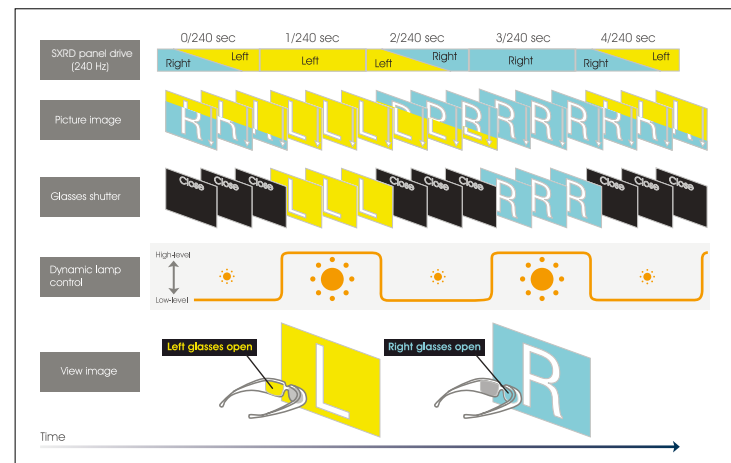

### Built-in IR 3D transmitter

For greater convenience, the VPL-VW1100ES, VPL-HW55ES and VPL-HW40ES have the IR transmitter built in, eliminating the need for extra cabling and reducing set-up time.

	VPL-VW1100ES/ VPL-HW55ES/ VPL-HW40ES	VPL-VW500ES
Built In	IR	RF
External (optional accessory)	IR/RF	N/A

### Dynamic Lamp Control

(VPL-HW55ES and VPL-HW40ES only)

When each of the shutters on your 3D glasses opens, Dynamic Lamp Control Technology automatically boosts the brightness in the image to that eye, by up to three times. This maximises the picture's impact and the lamp's efficiency, so you will not lose any brightness.