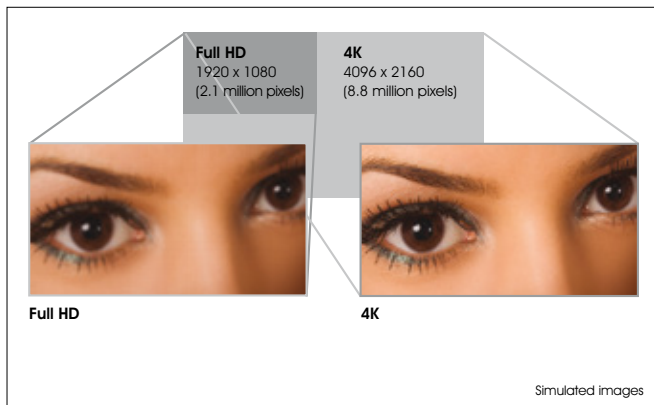

fully immersive visual experience **4K**

4K native resolution: no compromise

Our 4K Home Cinema projectors offer 4096 x 2160 resolution, more than four times the resolution of Full HD. The 4K SXRD panels have been developed by Sony using 4K technology from our professional cinema projectors. They deliver a native 4K picture with no electronic enhancement of pixels.

Reality Creation 4K upscaling of Full HD content

In addition to supporting 4K native resolution, our 4K projectors also feature Reality Creation, an exclusive Super Resolution upscaler. It dramatically enhances high definition 1080p content, so you'll get the most from your existing Blu-ray Disc™ libraries at home. For greater versatility, it can also display Full HD, 3D and even 4K upscaling of 3D movies.

“Mastered in 4K”

Our 4K projectors are compatible with 'Mastered in 4K' Blu-ray™ discs. Drawing on the same technology used to downscale 4K material for Full HD, they produce a near native 4K experience with discs 'Mastered in 4K'. It's as close as you can get to the 4K-pixel resolution and expanded colour range of the original.