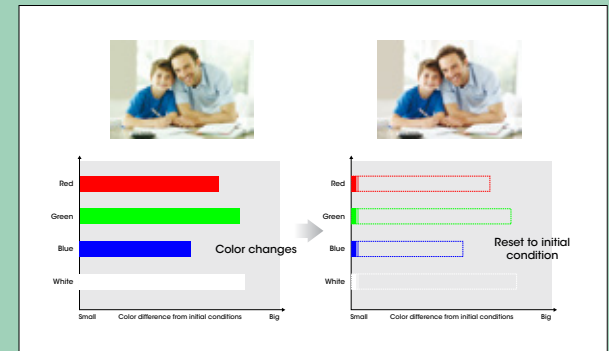

Auto Calibration

(VPL-VW500ES only)

After extended periods, colour can be automatically calibrated to the original factory condition. There's no need for extra calibration equipment or cameras; a built-in colour sensor stores all the necessary information.

HSV manual Colour Correction

(VPL-VW500ES only)

A correction tool allows you to adjust the hue, saturation, and brightness of each colour to get exactly the picture you want.

RCP (Real Colour Processing) for richer picture quality

(VPL-HW55ES and VPL-HW40ES only)

The VPL-HW55ES offers an "RCP (Real Colour Processing)" function to adjust the colour and hue of each target colour of the projected picture independently, alongside the brightness at the same time.