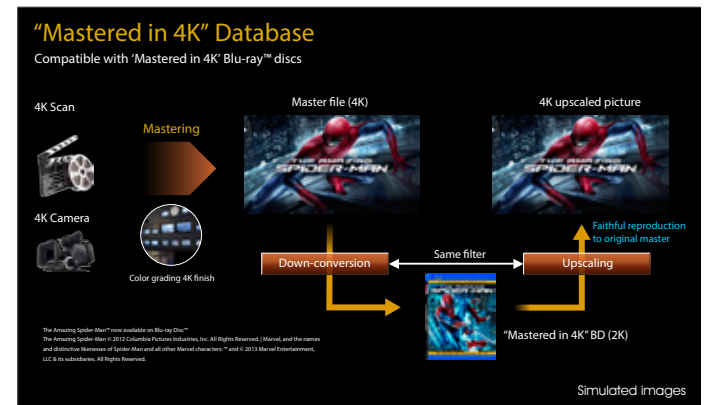

fully immersive visual experience **4K**

4K native resolution: no compromise

Our 4K Home Cinema projectors offer 4096 x 2160 resolution, more than four times the resolution of Full HD. The 4K SXRD panels have been developed by Sony using 4K technology from our professional cinema projectors. They deliver a native 4K picture with no electronic enhancement of pixels.

Reality Creation 4K upscaling of Full HD content

In addition to supporting 4K native resolution, our 4K projectors also feature Reality Creation, an exclusive Super Resolution upscaler. It dramatically enhances high definition 1080p content, so you'll get the most from your existing Blu-ray Disc™ libraries at home. For greater versatility, it can also display Full HD, 3D and even 4K upscaling of 3D movies.

“Mastered in 4K”

Our 4K projectors are compatible with 'Mastered in 4K' Blu-ray™ discs. Drawing on the same technology used to downscale 4K material for Full HD, they produce a near native 4K experience with discs 'Mastered in 4K'. It's as close as you can get to the 4K-pixel resolution and expanded colour range of the original.