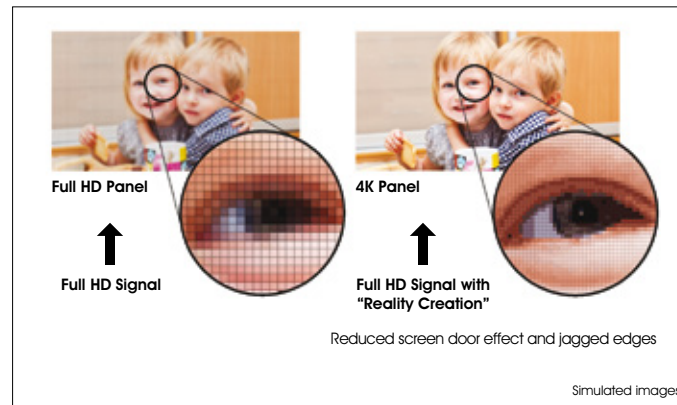

fully immersive visual experience **4K**

4K native resolution: no compromise

Our 4K Home Cinema projectors offer 4096 x 2160 resolution, more than four times the resolution of Full HD. The 4K SXRD panels have been developed by Sony using 4K technology from our professional cinema projectors. They deliver a native 4K picture with no electronic enhancement of pixels.

Reality Creation 4K upscaling of Full HD content

In addition to supporting 4K native resolution, our 4K projectors also feature Reality Creation, an exclusive Super Resolution upscaler. It dramatically enhances high definition 1080p content, so you'll get the most from your existing Blu-ray Disc™ libraries at home. For greater versatility, it can also display Full HD, 3D and even 4K upscaling of 3D movies.

“Mastered in 4K”

Our 4K projectors are compatible with 'Mastered in 4K' Blu-ray™ discs. Drawing on the same technology used to downscale 4K material for Full HD, they produce a near native 4K experience with discs 'Mastered in 4K'. It's as close as you can get to the 4K-pixel resolution and expanded colour range of the original.