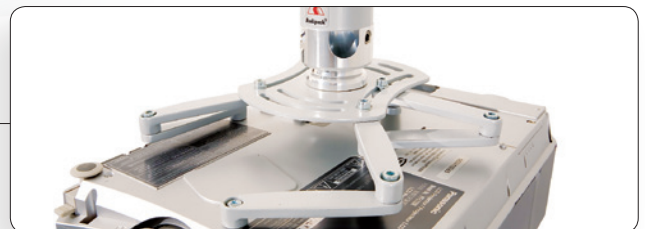

the **NEW** Quatro-fix®

Quatro-Fix®, The allrounder

The Quatro-Fix® projector mount offers a maximum flexibility to set up any projector up to 20 Kg with the most complicated installation patterns.

The Quatro-Fix® ceiling mounts and the brand related mounts are equipped with a special new designed ball joint that allows to aim the projector almost effortless. The ball joint is designed in a way that the projector rotates from it's own point of gravity. That means a flexible and almost friction less adjustment.

- ▲ **Max. load 10-20 Kg**
- ▲ **Max. mounting range 440 mm**
- ▲ **Angle adjustment 15 + 15 degrees**
- ▲ **Available in grey**

Quatrofix 300 G

Flexible and large mounting range

Neatly installed cables through the tube set