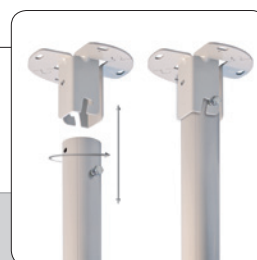

the **NEW** Quatro-fix®

Quatro-Fix®, The allrounder

The Quatro-Fix® projector mount offers a maximum flexibility to set up any projector up to 20 Kg with the most complicated installation patterns.

The Quatro-Fix® ceiling mounts and the brand related mounts are equipped with a special new designed ball joint that allows to aim the projector almost effortless. The ball joint is designed in a way that the projector rotates from it's own point of gravity. That means a flexible and almost friction less adjustment.

- ▲ **Max. load 10-20 Kg**
- ▲ **Max. mounting range 440 mm**
- ▲ **Angle adjustment 15 + 15 degrees**
- ▲ **Available in grey**

Quatrofix 300 G

Flexible and large mounting range

Neatly installed cables through the tube set

Quick installation with bajonet feature (telescopic only)

the **NEW** Brand related

projector ceiling mounts **UTS series**

UTS, for projector mounts and more.

Audipack also offers brand related projector mounts combined with the **NEW** UTS (**U**niversal **T**ube **S**et) from stock; for any brand and type up to 30 Kg.

Quick install and release ball-joint with precision line-out

Perfect adjustment with telescopic feature (telescopic only)

Quatro-Fix® product range

Max. load

20 Kg.

10 Kg.

Ref.	QFIX-0100	QFIX-0300	QFIX-0500	QFIX-0700T	QFIX-1000T
Length	100	300	500	450-700	604-1000
Tube diameter in mm	54	54	54	54-60	54-60
Max. load in Kg	10-20	10-20	10-20	10-20	10-20
Colour in RAL	Grey 9006	Grey 9006	Grey 9006	Grey 9006	Grey 9006